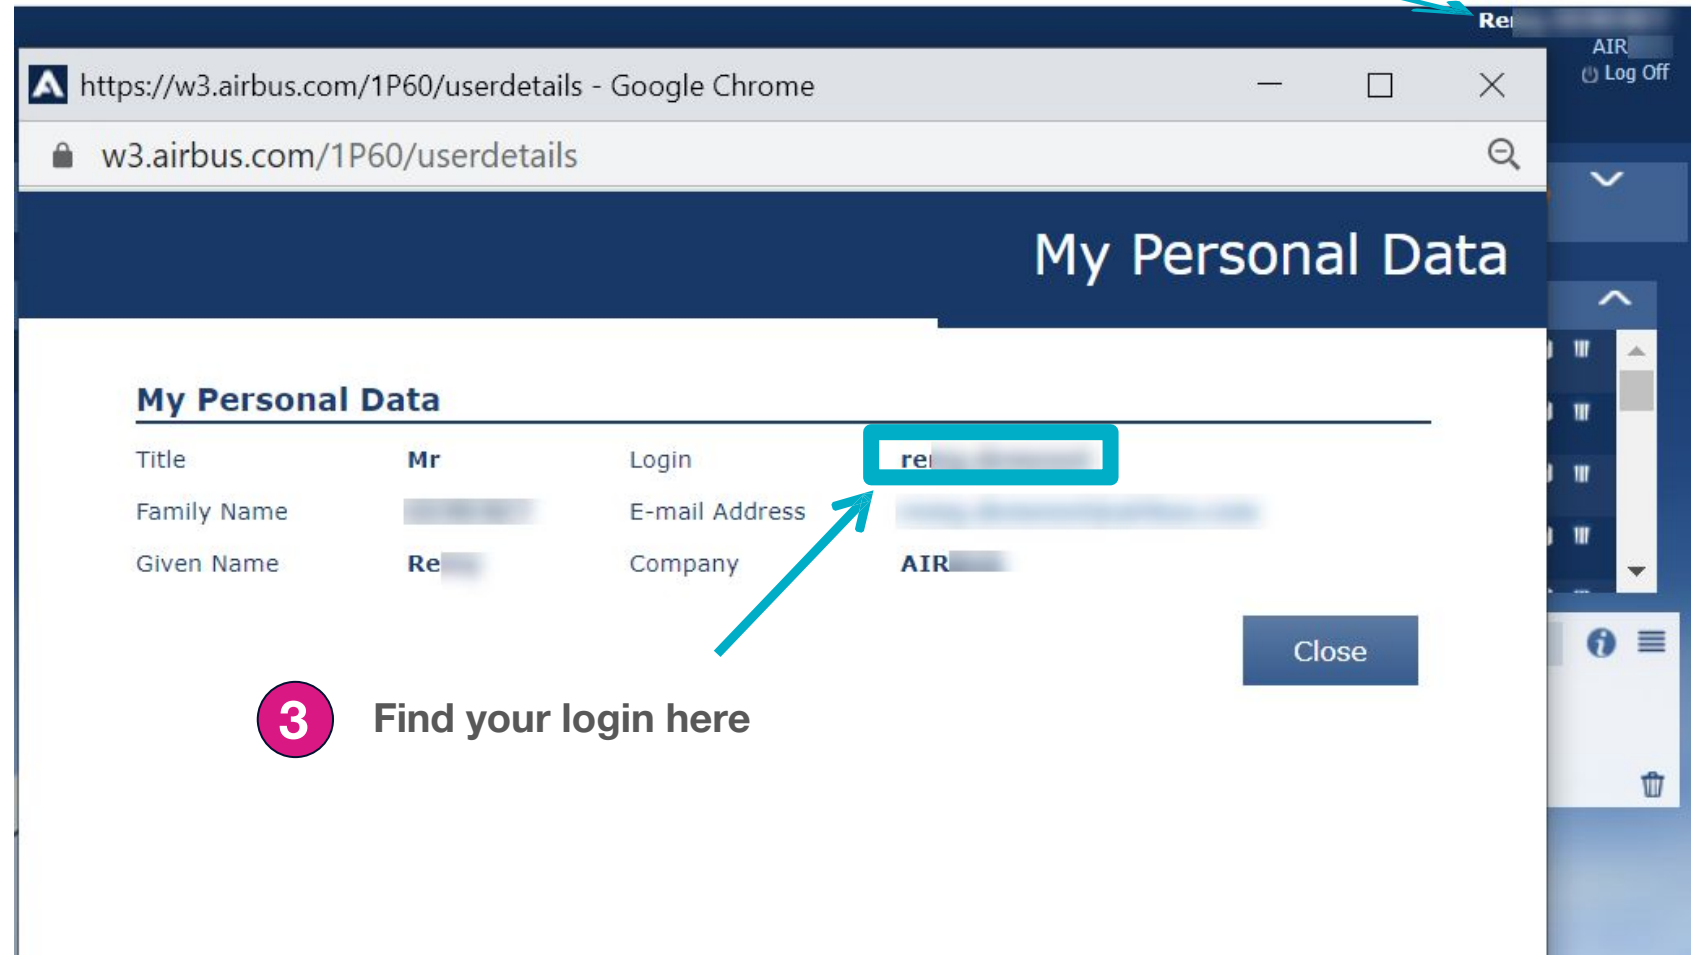

Tip: tick Remember me to keep the value for one month

2 Enter your login information and password

AIRBUS External portals

3 If MFA activated, confirm notification

Where to find my Airbus World/Supply login?

1 Connect to Airbus World/Supply

2 Click on top left corner, to access your profile

3 Find your login here

Moving to new login experience: Roll Out Plan

3 days
before
migration

- 1** All Skywise users receive a personalized email with:
 - new login guidelines
 - their Airbus World/Supply login
 - date of migration + time